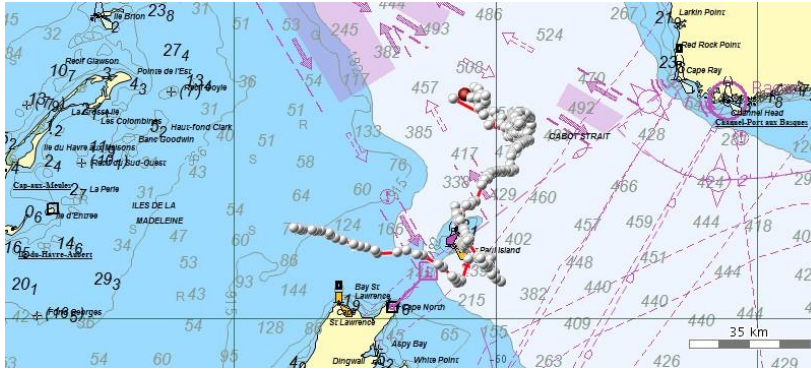

Current Satellite tag locations August 10, 2015 (9:00 am):

- 1.) Coordinates:  $47^{\circ}34'49''$  N and  $60^{\circ}07'06''$  W – This tag has stopped communicating with the satellite. The coordinates listed are the most recent prior to communication stopping.

- 2.) Coordinates:  $47^{\circ}20'38''$  N and  $60^{\circ}17'05''$  W

Google Earth Image of all 6 locations: (Locations listed as 134686, 134684, and 134685 are the last communication with the satellite, as communication appears to have stopped with that tag.) The one in the Rustico area and the Sydney area appear to be extremely close to land.